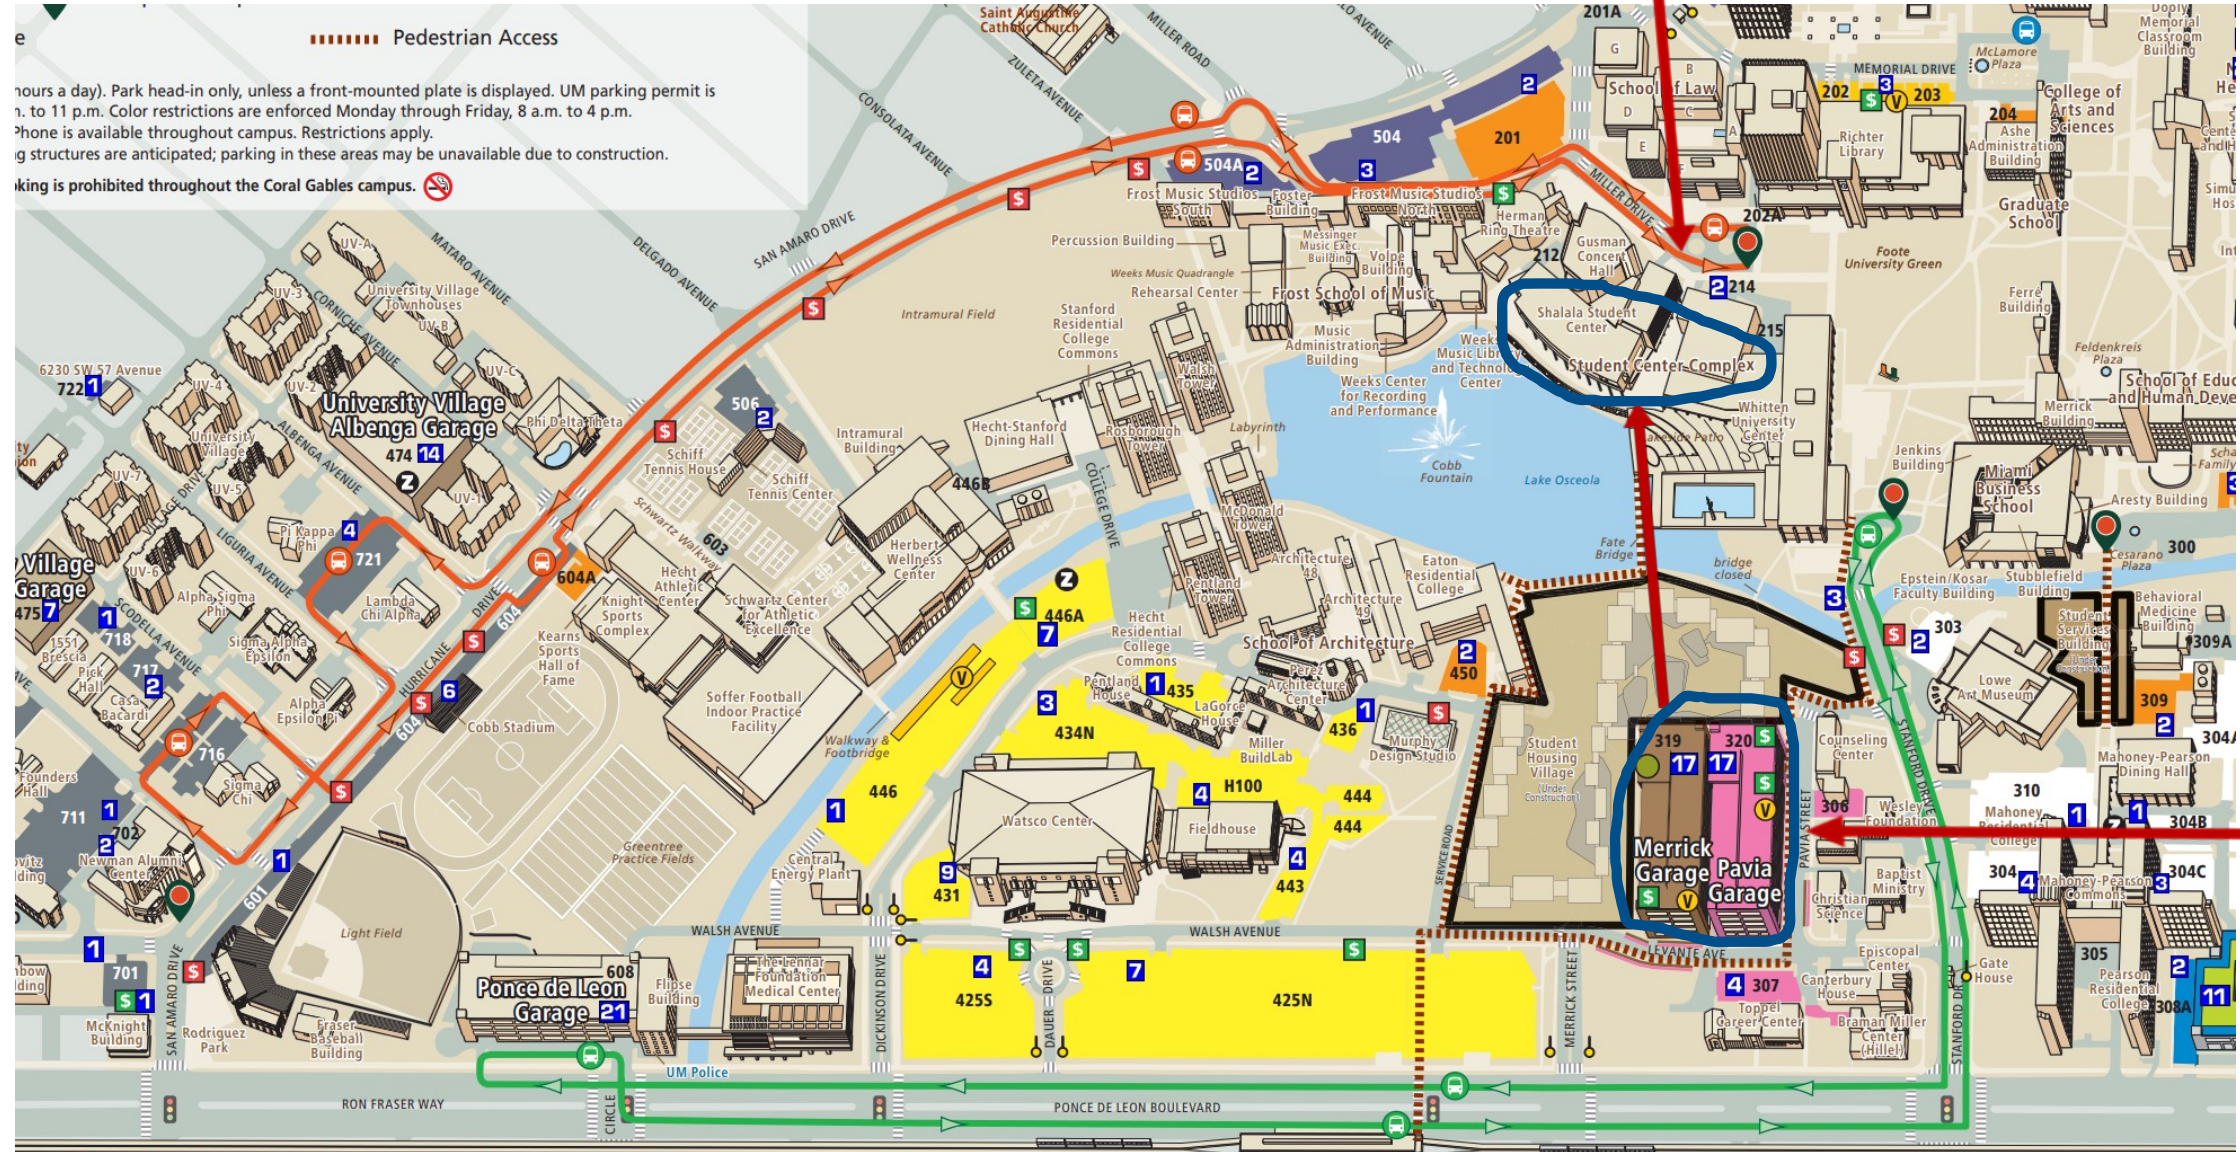

# Drop off Area

Pedestrian Access

hours a day). Park head-in only, unless a front-mounted plate is displayed. UM parking permit is 1. to 11 p.m. Color restrictions are enforced Monday through Friday, 8 a.m. to 4 p.m. Phone is available throughout campus. Restrictions apply. g structures are anticipated; parking in these areas may be unavailable due to construction. king is prohibited throughout the Coral Gables campus.

Parking Garages (pay by phone in the Pink or Brown parking garage)